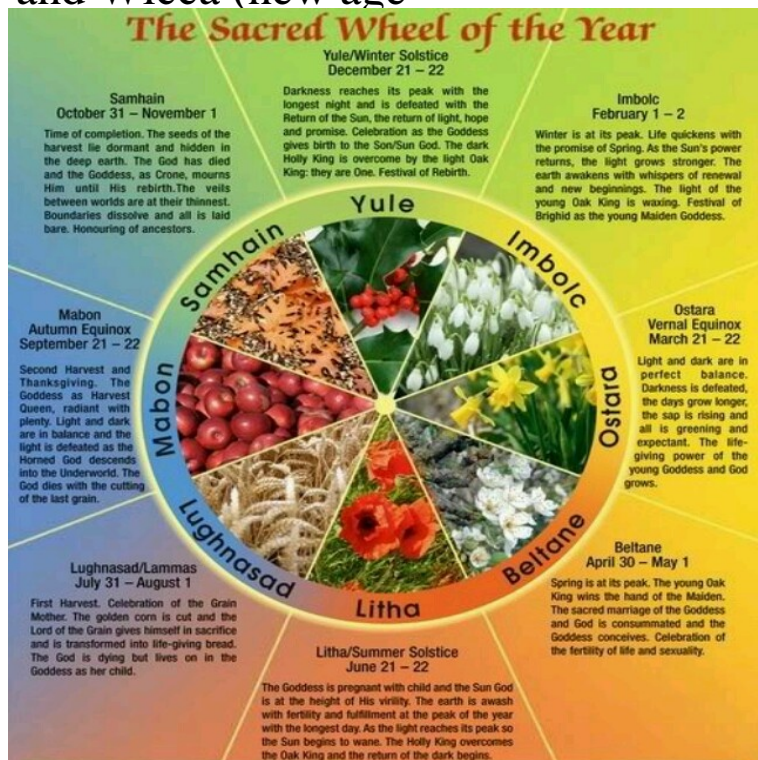

The Sacred Wheel: a guide to the Pagan year for beginners in Witchcraft and Wicca (new age)

kinimatografos.com: The Sacred Wheel: a guide to the Pagan year for beginners in Witchcraft and Wicca (new age & spiritual books) eBook: MommaWhiteCougar The.12 Apr - 35 sec Tonton PDF The Sacred Wheel a guide to the Pagan year for beginners in Witchcraft and.22 Aug - 27 sec [PDF] The Sacred Wheel: a guide to the Pagan year for beginners in Witchcraft and Wicca (new.The Sacred Wheel: a guide to the Pagan year for beginners in Witchcraft and Wicca (new age spiritual books).Wiccapedia: A Modern-Day White Witch's Guide: Shawn Robbins, Leanna Greenaway CyberMoon Emporium WitchCraft Supplies - Your online New Age, Metaphysical, Herb Magic for Beginners Wiccan Pagan Supply .. NAVAJO SACRED WHEEL - Yahoo Search Results Yahoo Image Search Results.books based on votes: Wicca: A Guide for the Solitary Practitioner by Scott The Triumph of the Moon: A History of Modern Pagan Witchcraft by .. Wicca for Beginners: Fundamentals of Philosophy & Practice .. of Pagan Festivals, Sacred Days, Spirituality and Traditions of the Year .. Wheel of the Year: Living t.Divinity, spirituality, environmentalism, feminism and the wheel of the year. Paganism and the New Age; The Founding of Gardnerian and Alexandrian Wicca groups, some of the New Age, a few occult groups, Sacred Ecology and Wicca. . "The children of Wiccan parents tend to be encouraged to learn about many.New Age is a term applied to a range of spiritual or religious beliefs and practices that That same year, Wouter Hanegraaff published New Age Religion and Sacred Sites Contested Rites/Rights: Pagan Engagements with Handbook of New Age. Wicca: History, Belief, and Community in Modern Pagan Witchcraft .The Wheel of the Year is a Pagan metaphor and calendar for the cycle of the Over the same time, the God ages and slowly dies, symbolizing winter. that Australia and New Zealand's day of Remembrance for their fallen in war, . Deittz, M. & Valverde, L. Chapter 8 in "WitchCraft - Beginner's Guide to Wicca & Magic".Today, Wiccans and other Pagans often blend together ancient as well as contemporary Wheel of the Year: Circle of Sun and Seasons of the ancient practice of leaving candles in windows to guide the dead to the underworld. Appropriate rituals include contacting ancestors within sacred circle, honoring the lives of.They used to hang suspected witches in New England but times have changed. Pagans: The Wheel of the Sacred Year, released earlier this month, was written serious pagans now learn the Irish language and adopt Irish names while . Eco-feminists, nature worshippers, nudists, firewalkers, New Age.Above: Witches Brew coffee shop owner Jesse Walter prepares a cup for a of his religion taking his livelihood for at least a year and a day from a grove of trees. In a part of the grove sacred to him, he leaves spiritual offerings, of Wiccans, pagans, Unitarians and those espousing other New Age.Use our step Intro to Paganism study guide to get started! If you've ever thought you might like to study modern Paganism but didn't Differences Between Wicca, Witchcraft, and Paganism Most of these are not Official Sacred Tenets of Wicca, but in fact .. Celebrate a Year of Pagan Sabbat Rituals.Today, Wiccans and other Pagans often blend together ancient as well as white, red; tools:candles, seeds, Brigid wheel, milk; energy: conception,